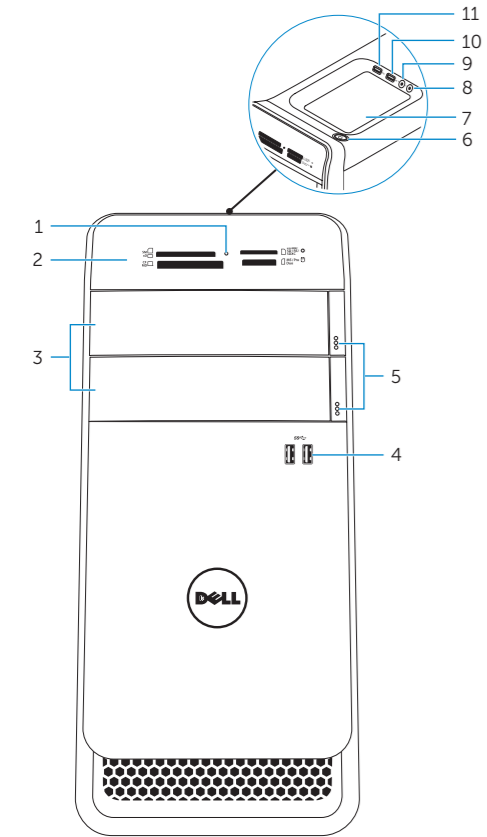

# Features

Funktioner | Ominaisuudet | Funksjoner | Funktionen

- Media-card reader light
- Media-card reader
- Optical-drive covers (2)
- USB 3.0 ports (2)
- Optical-drive eject buttons (2)
- Power button
- Accessory tray
- Headphone port
- Microphone port
- USB 2.0 port
- USB 2.0 port with PowerShare
- Power-cable port
- Power-supply diagnostic button
- Power-supply diagnostic light
- Network port and network lights
- USB 2.0 ports (2)
- USB 3.0 ports (4)
- HDMI port
- DisplayPort
- Audio ports (6)
- Expansion-card slots (4)
- Regulatory label
- Security-cable slot
- Padlock rings
- Service Tag label