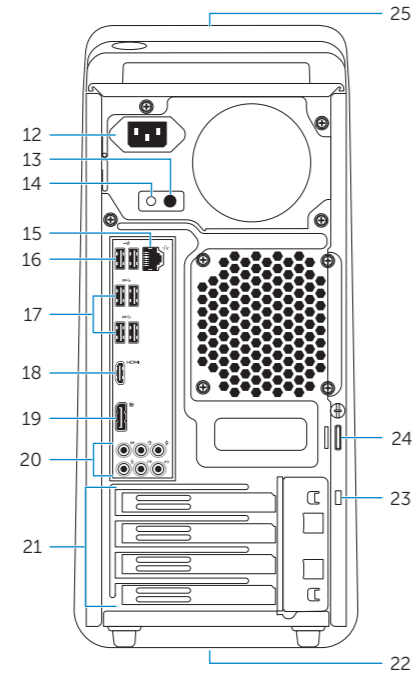

# Features

Funktioner | Ominaisuudet | Funksjoner | Funktionen

- Media-card reader light
- Media-card reader
- Optical-drive covers (2)
- USB 3.0 ports (2)
- Optical-drive eject buttons (2)
- Power button
- Accessory tray
- Headphone port
- Microphone port
- USB 2.0 port
- USB 2.0 port with PowerShare
- Power-cable port
- Power-supply diagnostic button
- Power-supply diagnostic light
- Network port and network lights
- USB 2.0 ports (2)
- USB 3.0 ports (4)
- HDMI port
- DisplayPort
- Audio ports (6)
- Expansion-card slots (4)
- Regulatory label
- Security-cable slot
- Padlock rings
- Service Tag label